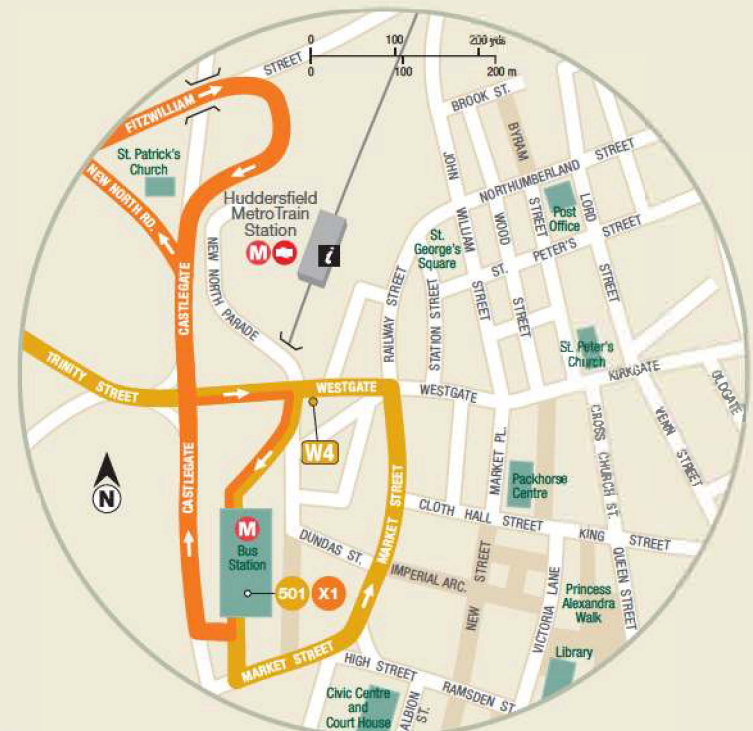

501, X1 Route Map

501	
X1	
Bus runs in the direction of arrow	

Halifax Town Centre

Huddersfield Town Centre

Contains Ordnance Survey data
 © Crown Copyright 2024
 Digital Cartography by Pindar Creative 7.2.24
www.pindarcreative.co.uk