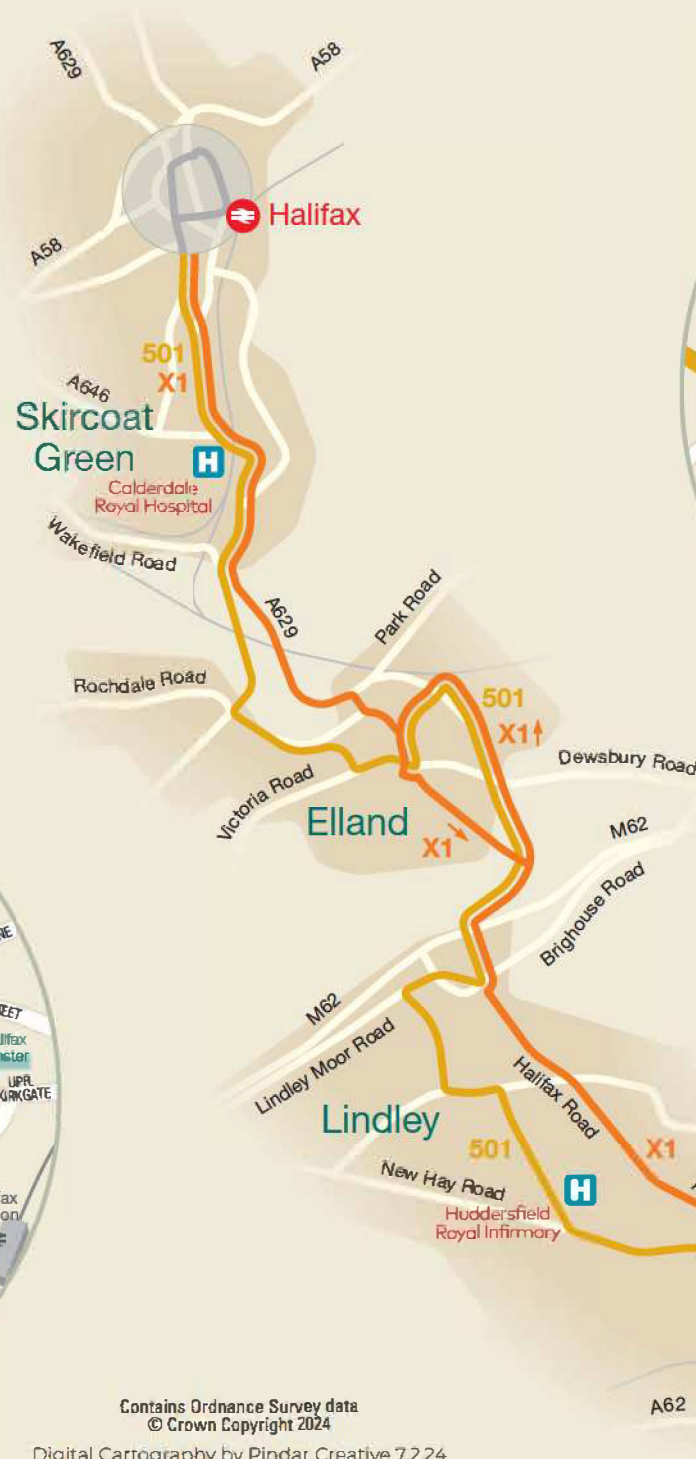

501, X1 Route Map

501	
X1	
Bus runs in the direction of arrow	

Halifax Town Centre

Huddersfield Town Centre

Contains Ordnance Survey data
 © Crown Copyright 2024
 Digital Cartography by Pindar Creative 7.2.24
www.pindarcreative.co.uk