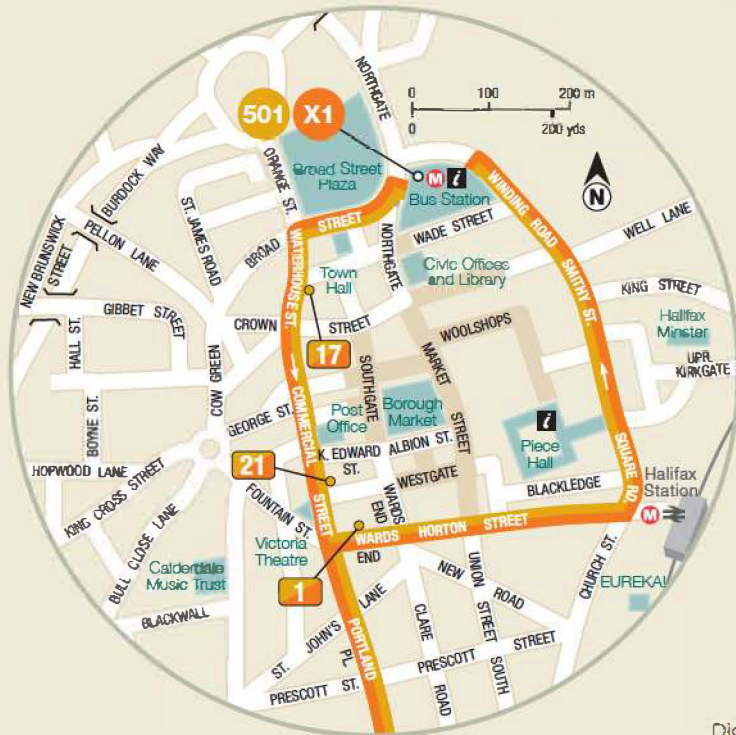

501, X1 Route Map

501	
X1	
Bus runs in the direction of arrow	

Halifax Town Centre

Huddersfield Town Centre

Contains Ordnance Survey data
 © Crown Copyright 2024
 Digital Cartography by Pindar Creative 7.2.24
www.pindarcreative.co.uk