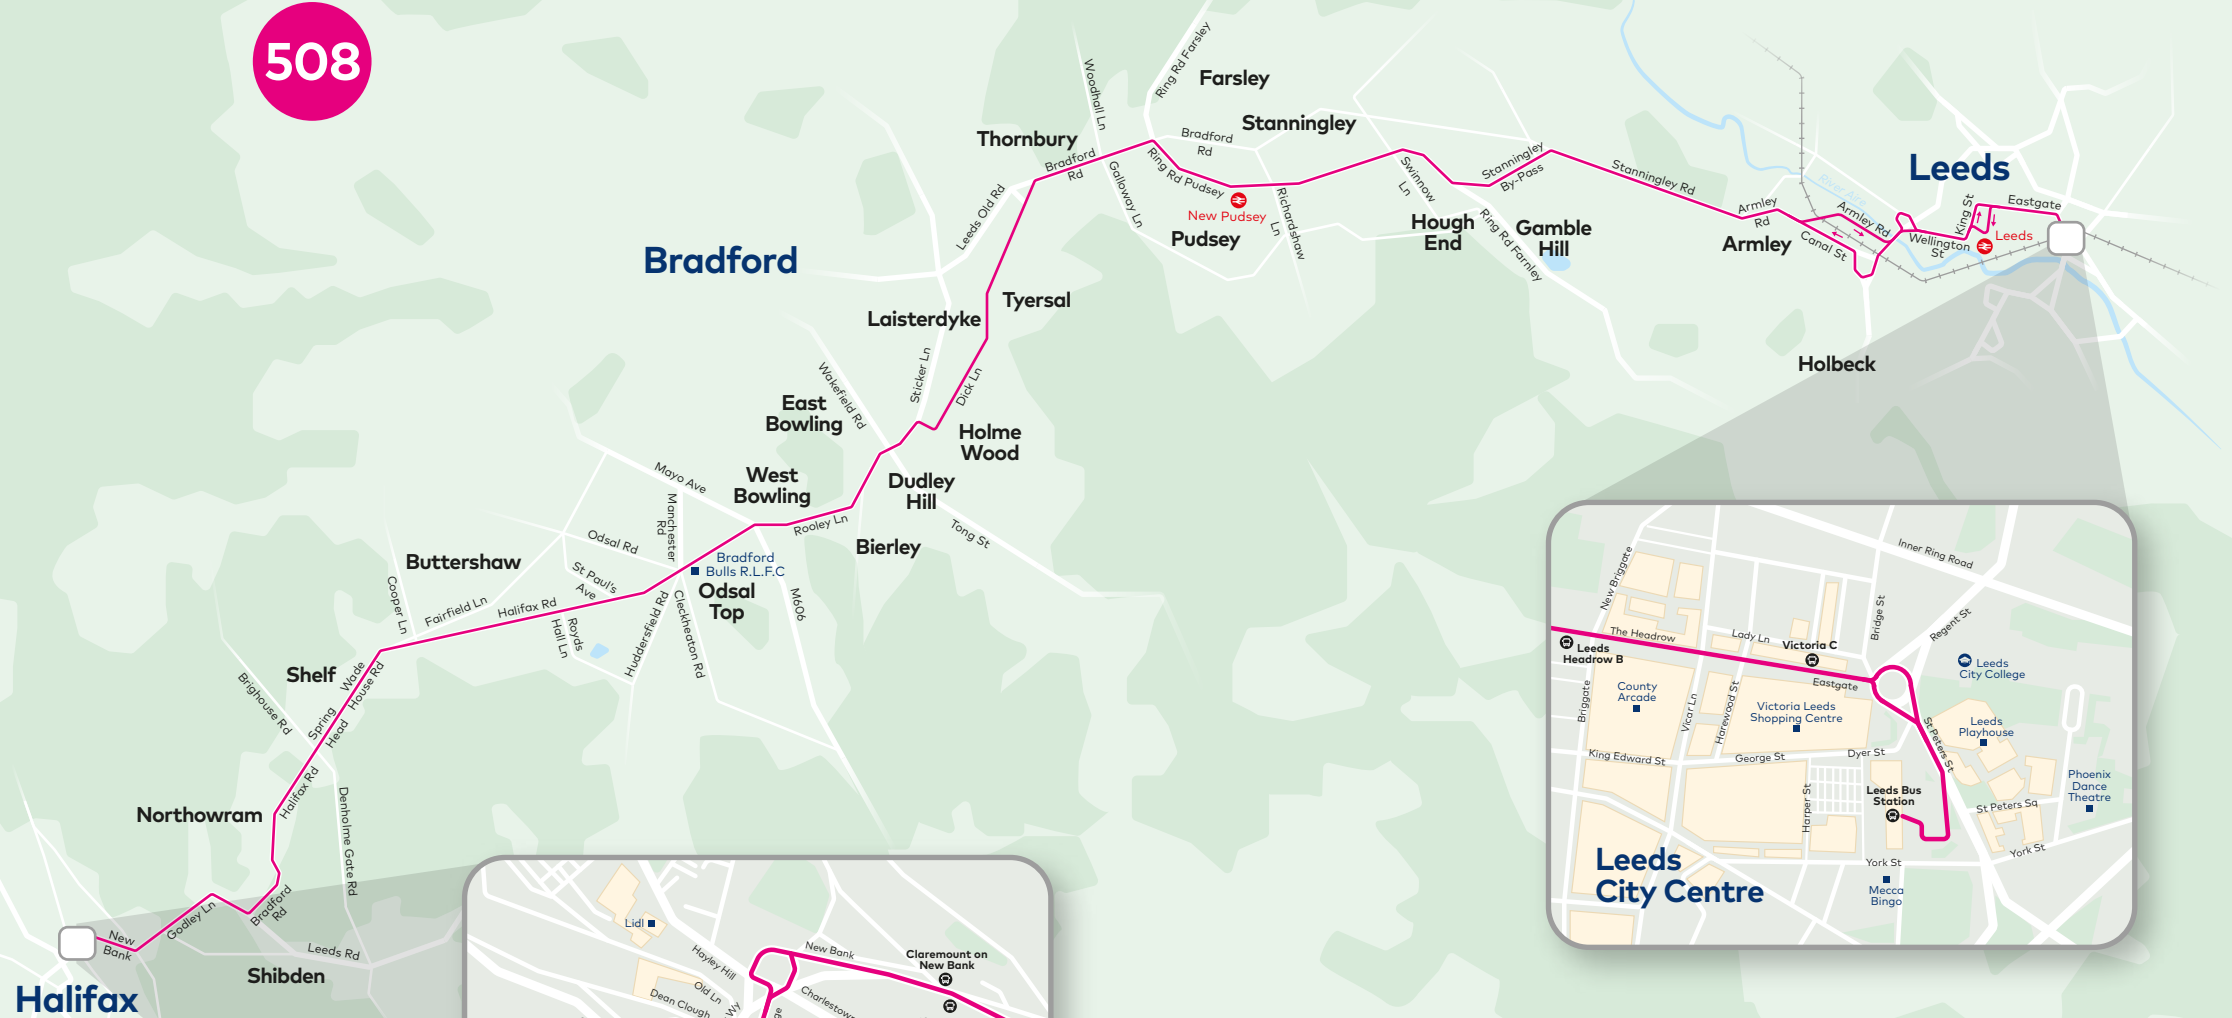

Halifax to Leeds

508

Key

- Railway Station
- Bus stop
- School / University

Leeds Headrow B

County Arcade

Victoria C

Victoria Leeds Shopping Centre

Leeds Bus Station

Leeds City Centre

Leeds City College

Leeds Playhouse

Phoenix Dance Theatre

Mecca Bingo