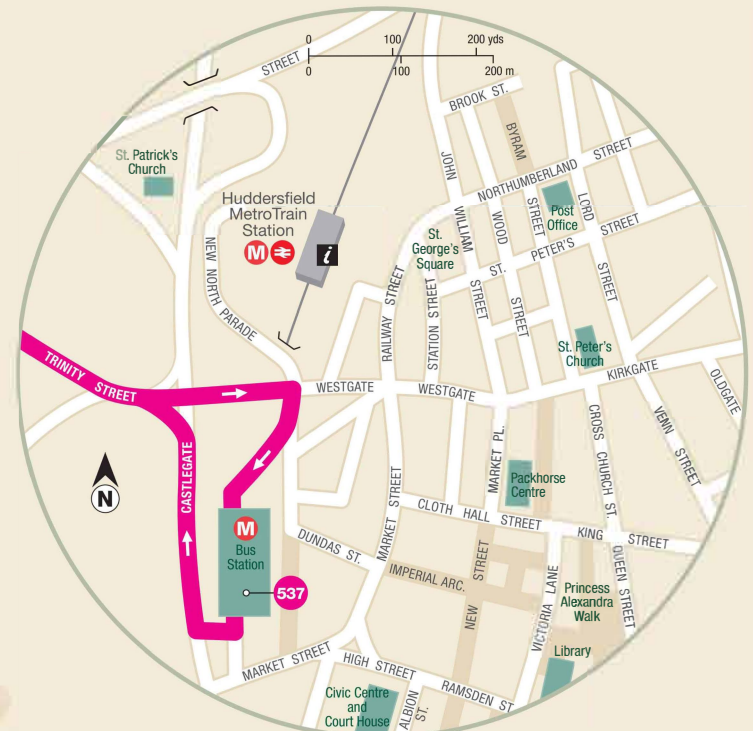

537 Route Map

Halifax Town Centre

Huddersfield Town Centre

537 

Bus runs in the direction of arrow 

Contains Ordnance Survey data
© Crown Copyright 2024

Digital Cartography by Pindar Creative 23.2.24
www.pindarcreative.co.uk