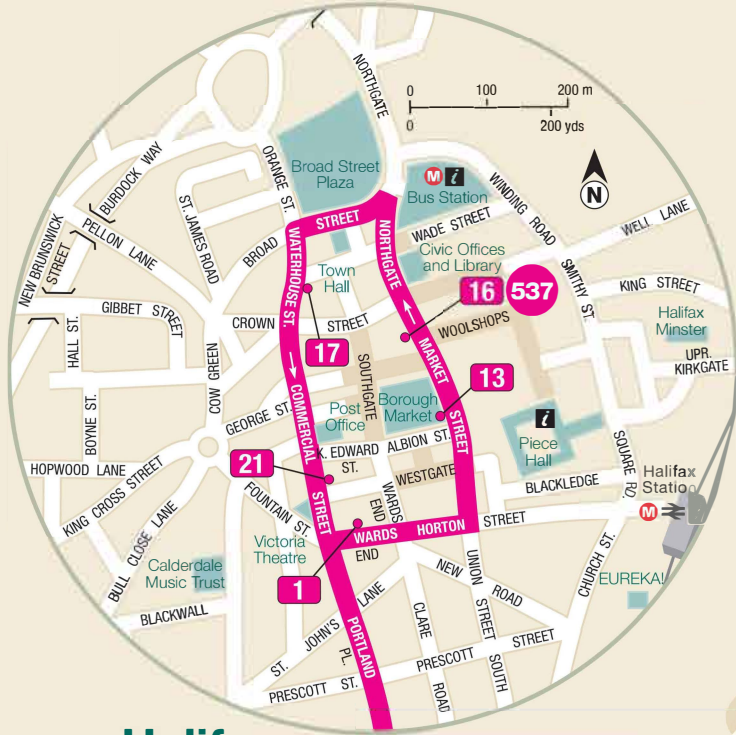

537 Route Map

Halifax Town Centre

Huddersfield Town Centre

537 

Bus runs in the direction of arrow 

Contains Ordnance Survey data
© Crown Copyright 2024

Digital Cartography by Pindar Creative 23.2.24
www.pindarcreative.co.uk