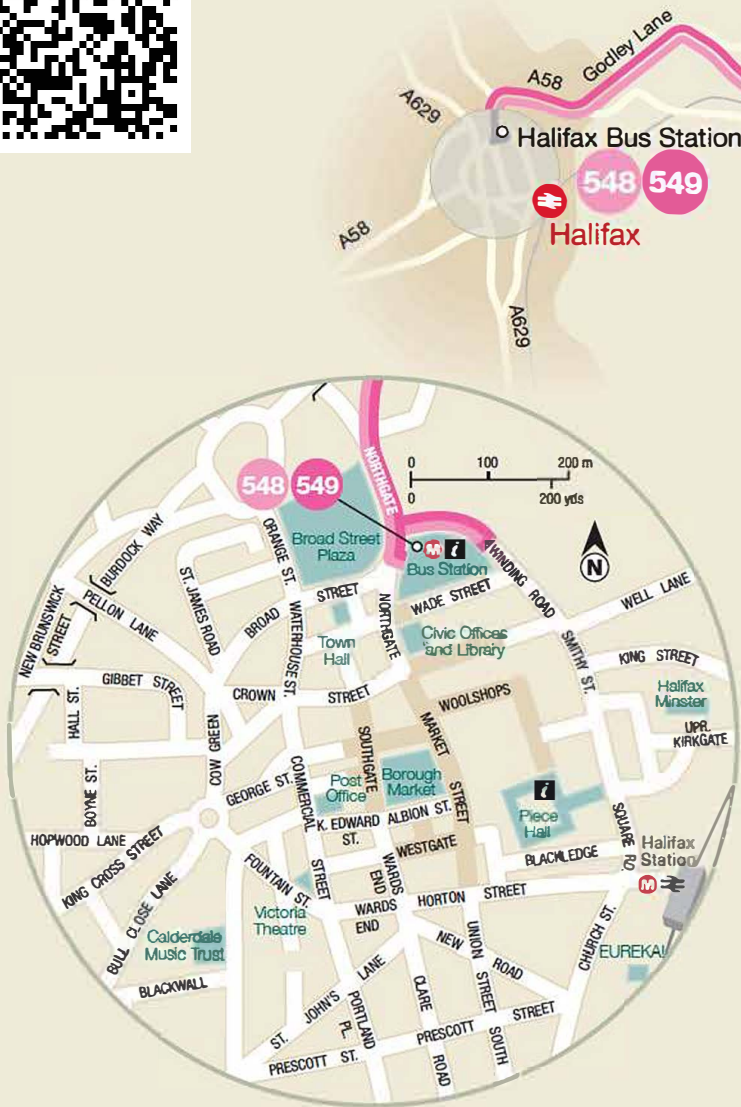

548, 549 Route Map

548	
549	
Bus runs in the direction of arrow	

Halifax Town Centre

Huddersfield Town Centre