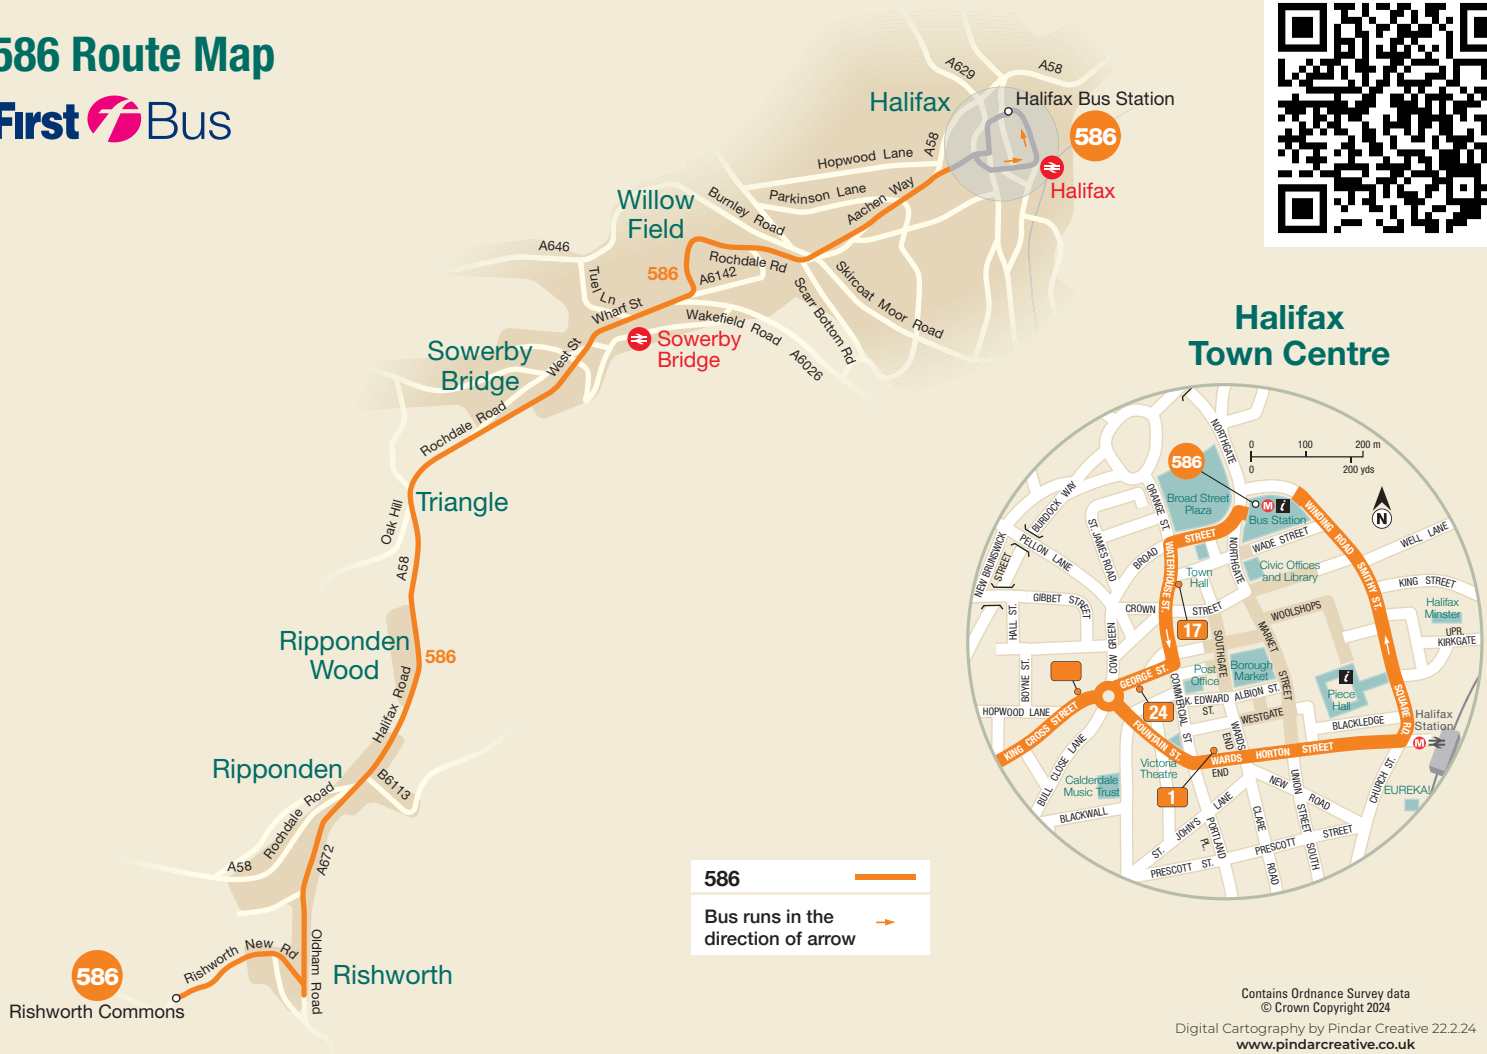

586 Route Map

586 ———

Bus runs in the direction of arrow →

Halifax Town Centre

Contains Ordnance Survey data
© Crown Copyright 2024

Digital Cartography by Pindar Creative 22.2.24
www.pindarcreative.co.uk