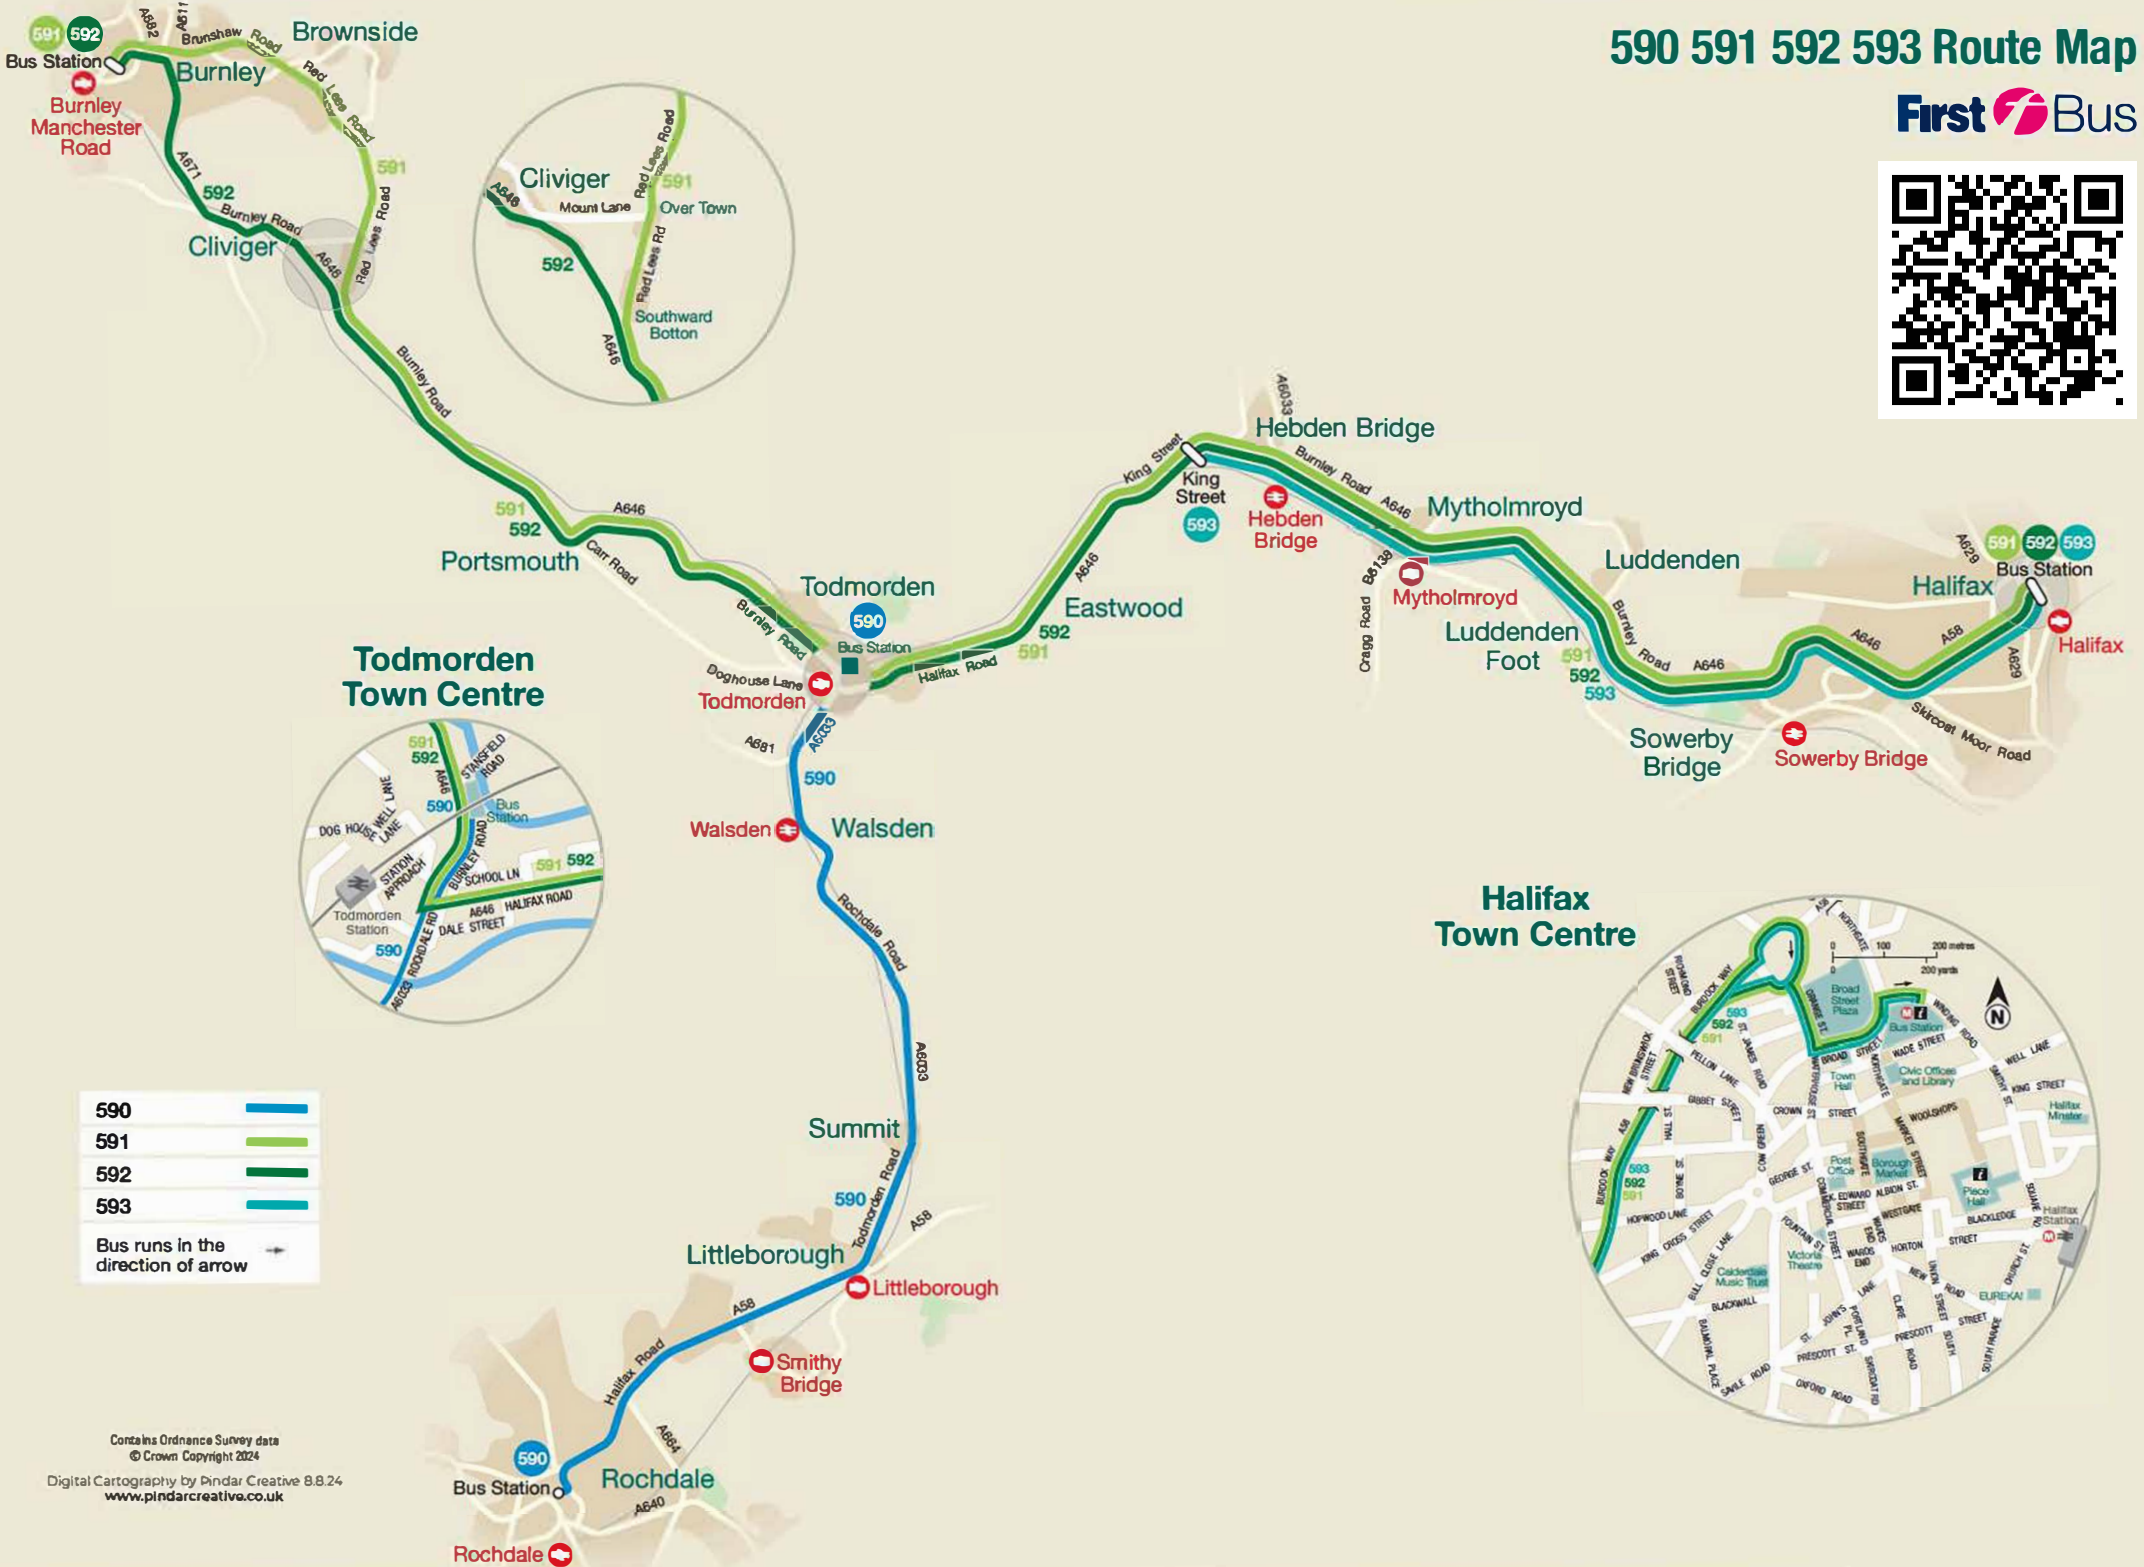

590 591 592 593 Route Map

Todmorden Town Centre

Halifax Town Centre

590	
591	
592	
593	

Bus runs in the direction of arrow →